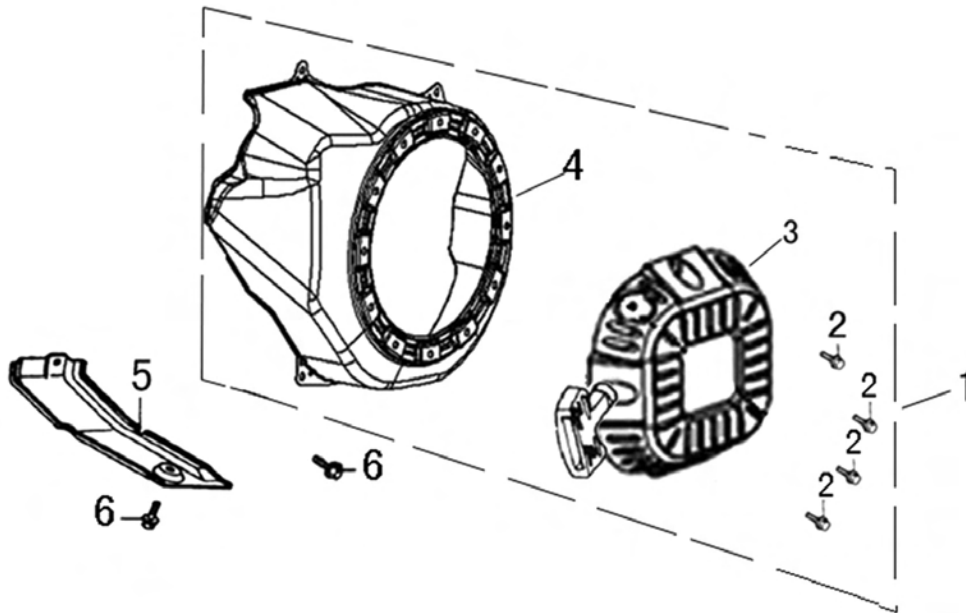

Starter

ITEM	PART NO.	QTY.	DESCRIPTION
1	0H9838D102	1	STARTER, RECOIL W/HSNG.
2	0G84420241	4	BOLT, FLANGE 6x8
3	0J0813AST15	1	STARTER ASSY.
4	0G8442A115	1	COVER COMP., FAN
5	0J39340117	1	SHROUD
6	0G84420194	5	BOLT, FLANGE 6x12